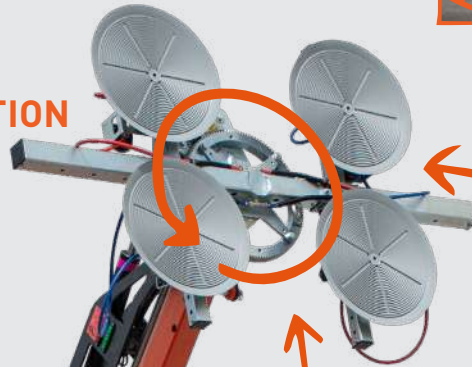

MPK06

BATTERY POWERED

WIRE CONTROL

- ✓ Intuitive layout
- ✓ Colour reference on the actuator

REMOTE CONTROL FORWARD & REVERSE FUNCTIONS

360° MANIPULATOR ROTATION

HOOK

SPECIAL FEATURES

- ✓ Runner Jib
- ✓ USB port
- ✓ Tool box
- ✓ Vacuum pump on board
- ✓ 2nd extension electric

600 KG MANIPULATOR

MAIN BOOM

- ✓ 600 kg MAX capacity
- ✓ High-resistance steel
- ✓ Extensions: 1 electric + 1 manual

LONG-LASTING BATTERY

- ✓ 220V - 380 V charger
- ✓ 110 V charger

± 10° ROTATION

SIDE STABILISERS

WHITE TIRES AVAILABLE

DIMENSIONS (mm)

SCAN FOR MORE TECHNICAL DATA

	Kg
MPK06	724
Counterweight	191
JVM06	80

LOAD CHART WITH 600 KG MANIPULATOR

LOAD CHART WITH RUNNER JIB

ACCESSORIES

JVM06EV
600 kg glass manipulator

600 kg
RUNNER JIB