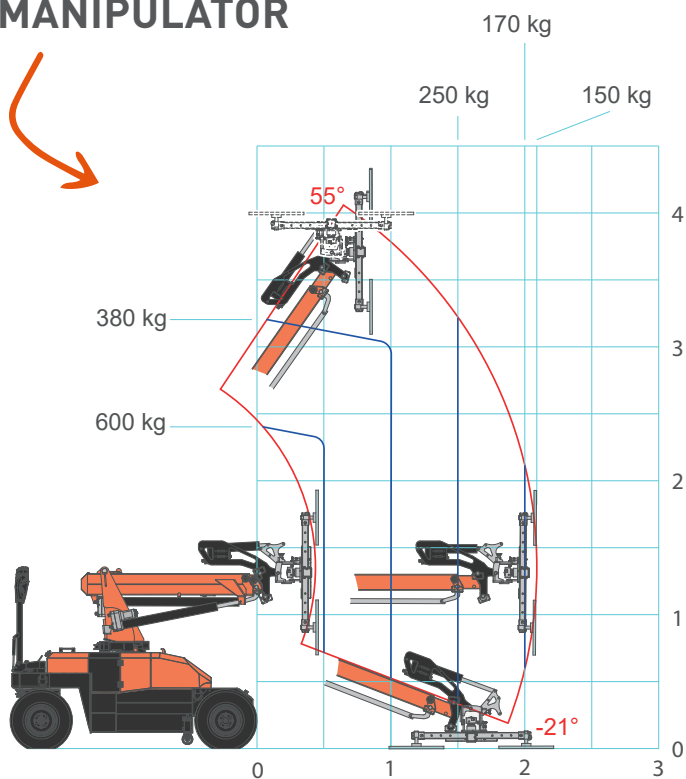

- ✓ Runner Jib
- ✓ USB port
- ✓ Tool box
- ✓ Vacuum pump on board
- ✓ 2nd extension electric

600 KG MANIPULATOR

MAIN BOOM

- ✓ 600 kg MAX capacity
- ✓ High-resistance steel
- ✓ Extensions: 1 electric + 1 manual

LONG-LASTING BATTERY

- ✓ 220V - 380 V charger
- ✓ 110 V charger

± 10° ROTATION

SIDE STABILISERS

WHITE TIRES AVAILABLE

DIMENSIONS (mm)

SCAN FOR MORE TECHNICAL DATA

	Kg
MPK06	724
Counterweight	191
JVM06	80

LOAD CHART WITH 600 KG MANIPULATOR

LOAD CHART WITH RUNNER JIB

ACCESSORIES

JVM06EV
600 kg glass manipulator

600 kg
RUNNER JIB