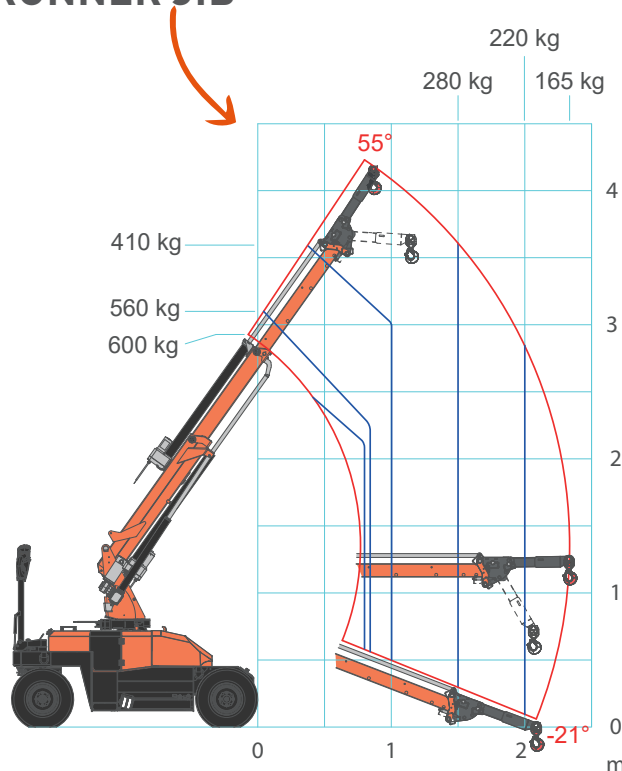

- ✓ Runner Jib
- ✓ USB port
- ✓ Tool box
- ✓ Vacuum pump on board
- ✓ 2nd extension electric

600 KG MANIPULATOR

MAIN BOOM

- ✓ 600 kg MAX capacity
- ✓ High-resistance steel
- ✓ Extensions: 1 electric + 1 manual

LONG-LASTING BATTERY

- ✓ 220V - 380 V charger
- ✓ 110 V charger

± 10° ROTATION

SIDE STABILISERS

WHITE TIRES AVAILABLE

DIMENSIONS (mm)

SCAN FOR MORE TECHNICAL DATA

	Kg
MPK06	724
Counterweight	191
JVM06	80

LOAD CHART WITH 600 KG MANIPULATOR

LOAD CHART WITH RUNNER JIB

ACCESSORIES

JVM06EV
600 kg glass manipulator

600 kg
RUNNER JIB