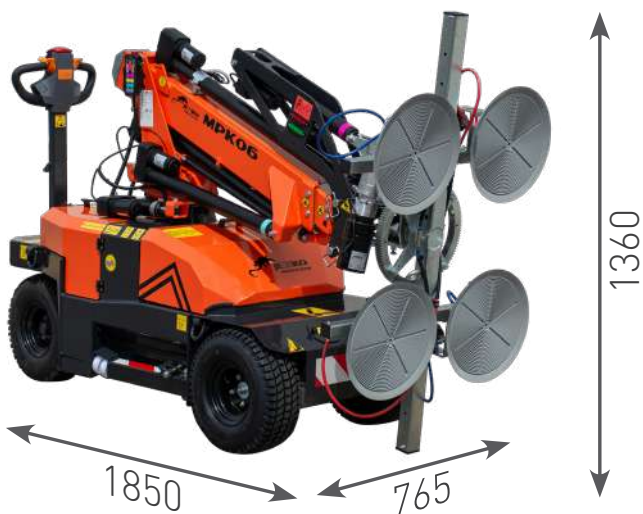

MPK06

BATTERY POWERED

WIRE CONTROL

- ✓ Intuitive layout
- ✓ Colour reference on the actuator

REMOTE CONTROL FORWARD & REVERSE FUNCTIONS

360° MANIPULATOR ROTATION

HOOK

SPECIAL FEATURES

- ✓ Runner Jib
- ✓ USB port
- ✓ Tool box
- ✓ Vacuum pump on board
- ✓ 2nd extension electric

600 KG MANIPULATOR

MAIN BOOM

- ✓ 600 kg MAX capacity
- ✓ High-resistance steel
- ✓ Extensions: 1 electric + 1 manual

LONG-LASTING BATTERY

- ✓ 220V - 380 V charger
- ✓ 110 V charger

± 10° ROTATION

SIDE STABILISERS

WHITE TIRES AVAILABLE

DIMENSIONS (mm)

SCAN FOR MORE TECHNICAL DATA

	Kg
MPK06	724
Counterweight	191
JVM06	80

LOAD CHART WITH 600 KG MANIPULATOR

LOAD CHART WITH RUNNER JIB

ACCESSORIES

JVM06EV
600 kg glass manipulator

600 kg
RUNNER JIB